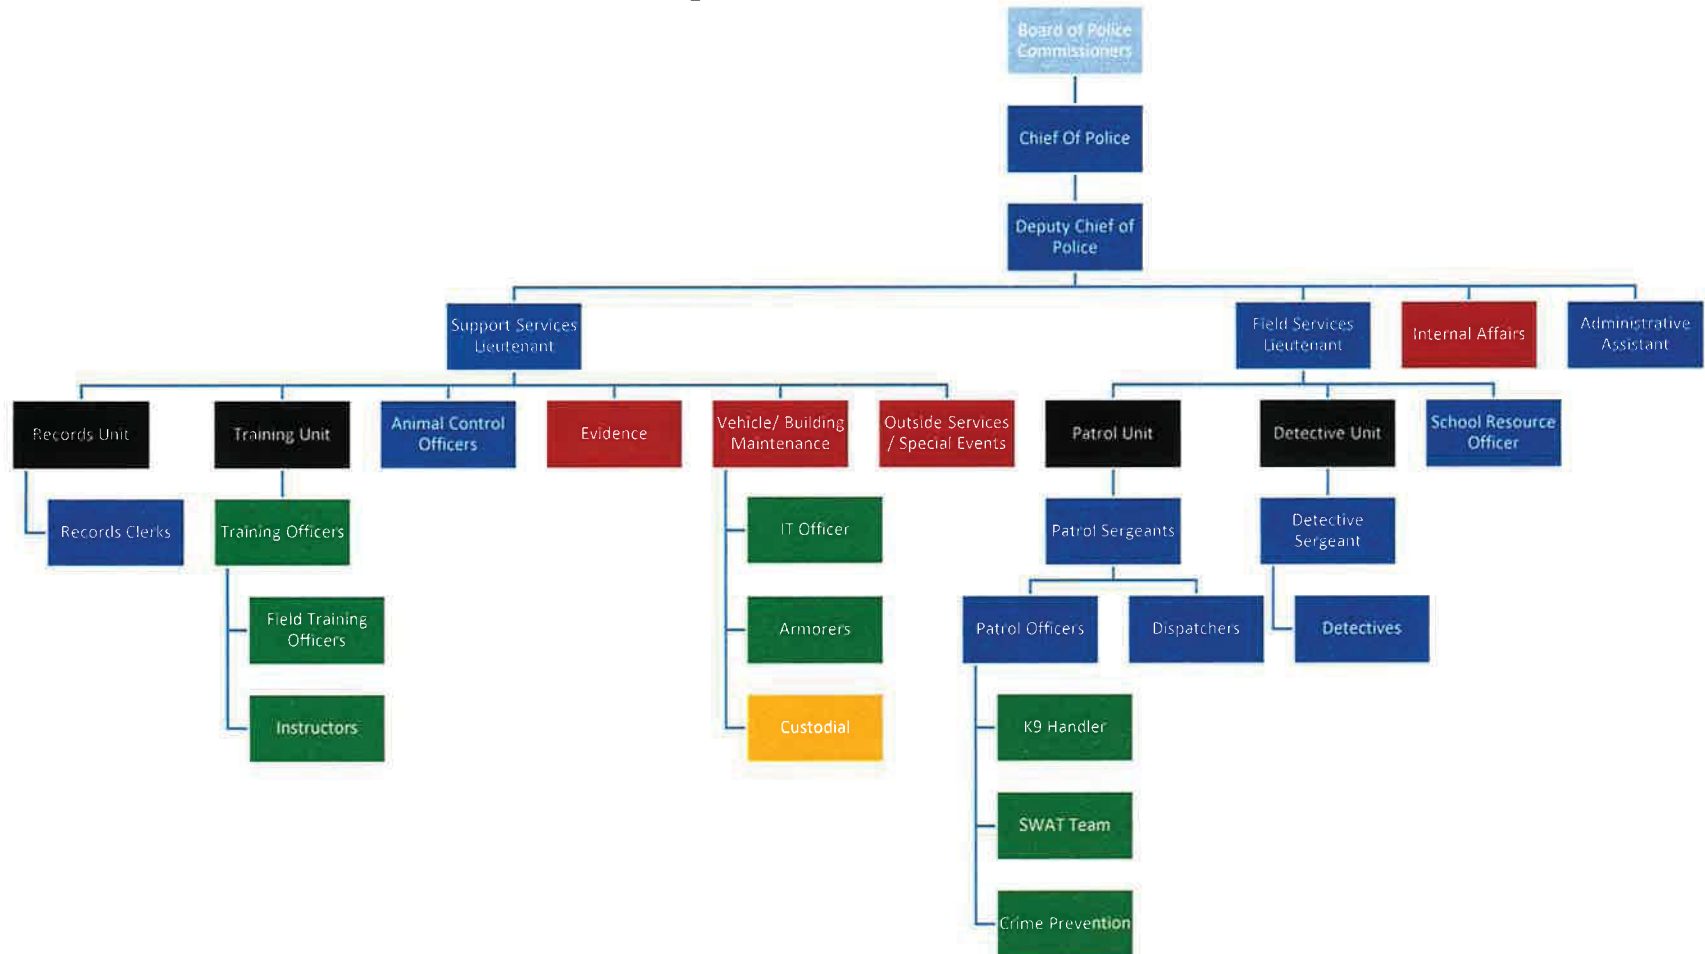

Guilford Police Department Organizational Chart

Black - major operational unit

Blue - full time position(s)

Red - area of responsibility

Green - assigned to existing full time sworn personnel

Orange - outside civilian contractor

Light blue - civilian volunteer position(s)